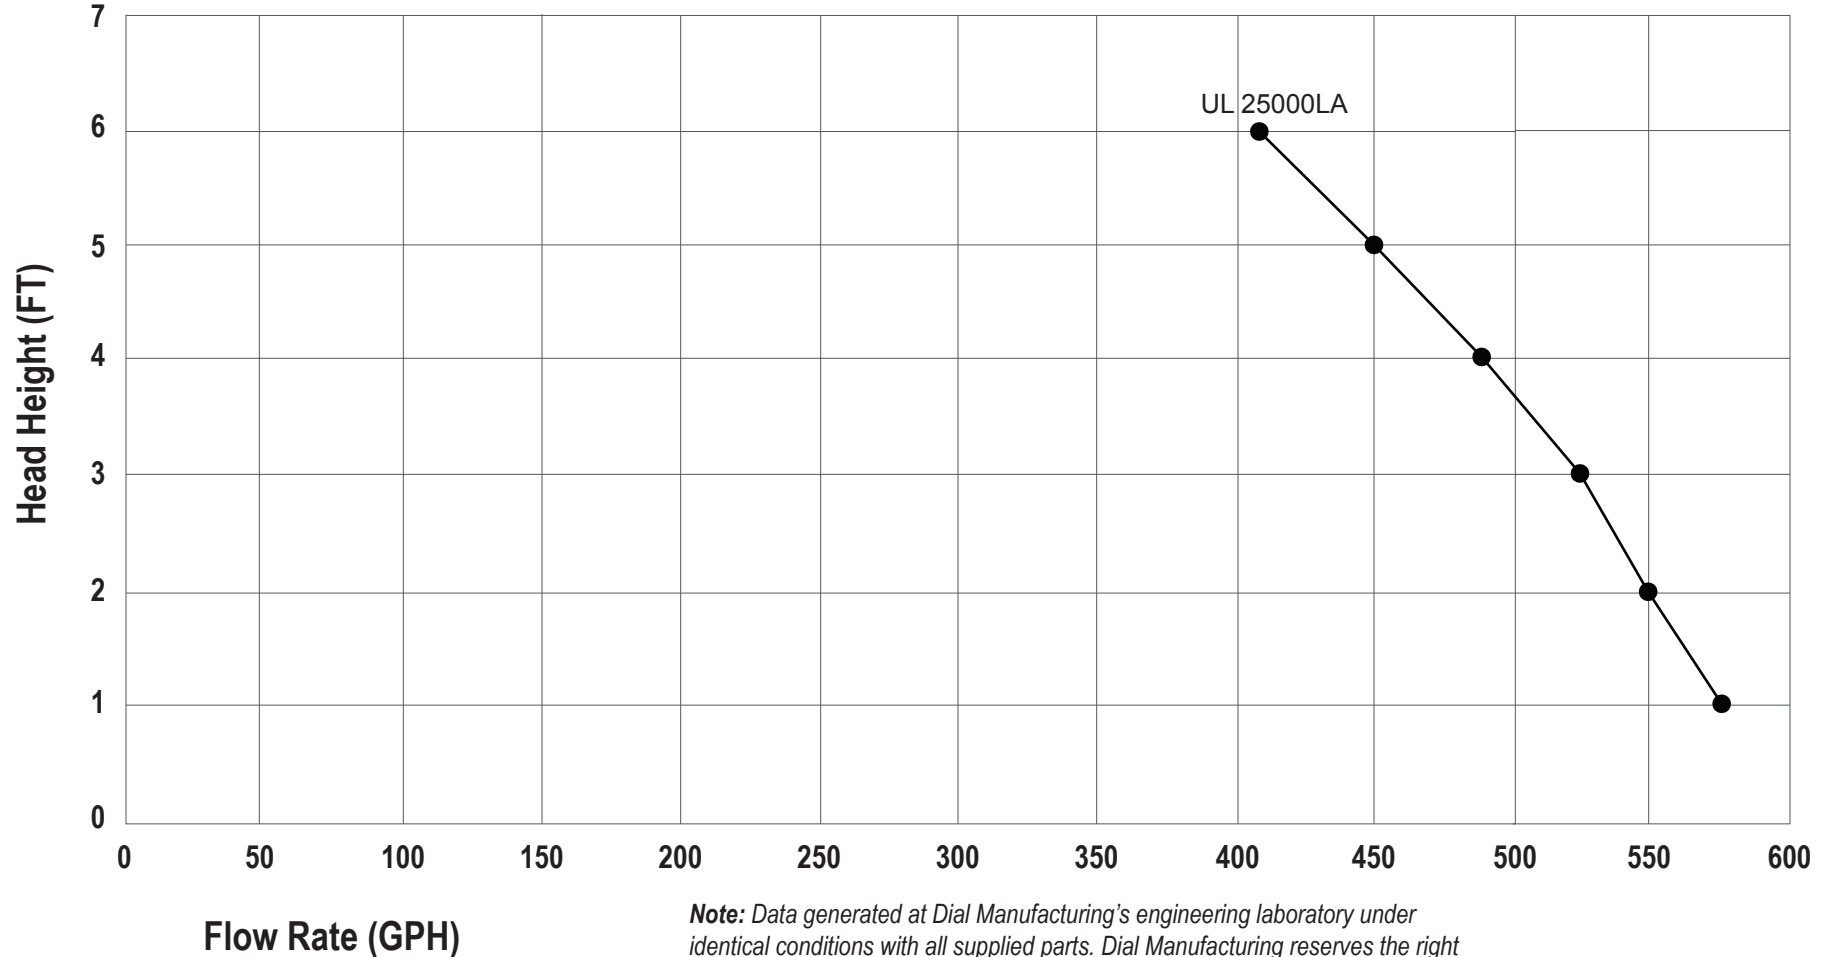

Pump Flow Rate Performance (120 VAC, 60 HZ)

Dial Manufacturing UL 25000LA Pump

Note: Data generated at Dial Manufacturing's engineering laboratory under identical conditions with all supplied parts. Dial Manufacturing reserves the right to update data shown without notice.